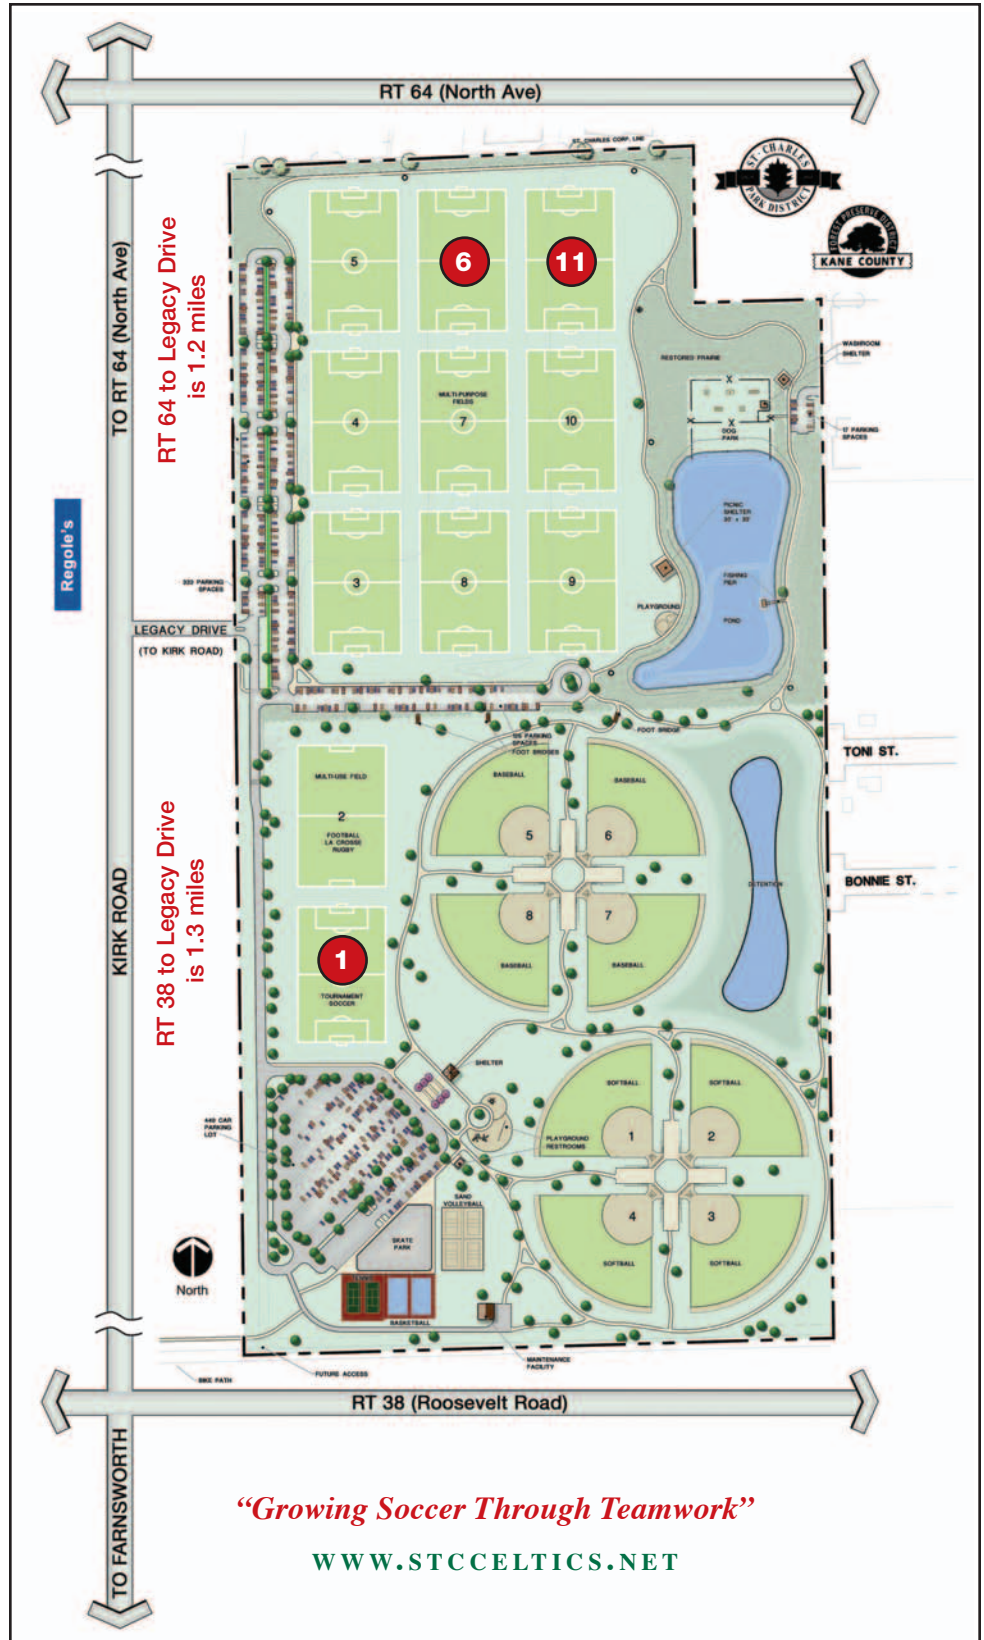

ST. CHARLES CELTICS

EAST SIDE SPORTS COMPLEX MAP & DIRECTIONS

East Side Sports Complex is located in St. Charles, IL on Legacy Drive.

From Northeast – Chicago, O’Hare or Milwaukee:

I-94 to I-90, west to Rt. 59, exit south (left) to Rt. 64, west (right) on Rt. 64 (North Ave.) to Kirk Road. Turn south (left) on Kirk Road. Kirk Road (1.2 miles) to Legacy Drive (left) to the end of the drive. Field #1 is to the right and fields #6 and #11 are to the left.

From Southeast – Chicago:

I-88 west to Farnsworth (Kirk Rd.), exit north (right) to Legacy Drive (right) to the end of the drive. Field #1 is to the right and fields #6 and #11 are to the left. Legacy Drive is 1.3 miles North of Rt. 38 on Kirk Rd.

East Side Sports Complex Fields Are Used By The Following Teams:

- St. Charles Celtics Red
- St. Charles Celtics White
- St. Charles Celtics Blue
- St. Charles Celtics Green
- St. Charles Celtics Orange
- Geneva Celtics FC

Map is not drawn to scale.

“Growing Soccer Through Teamwork”

WWW.STCCELTICS.NET